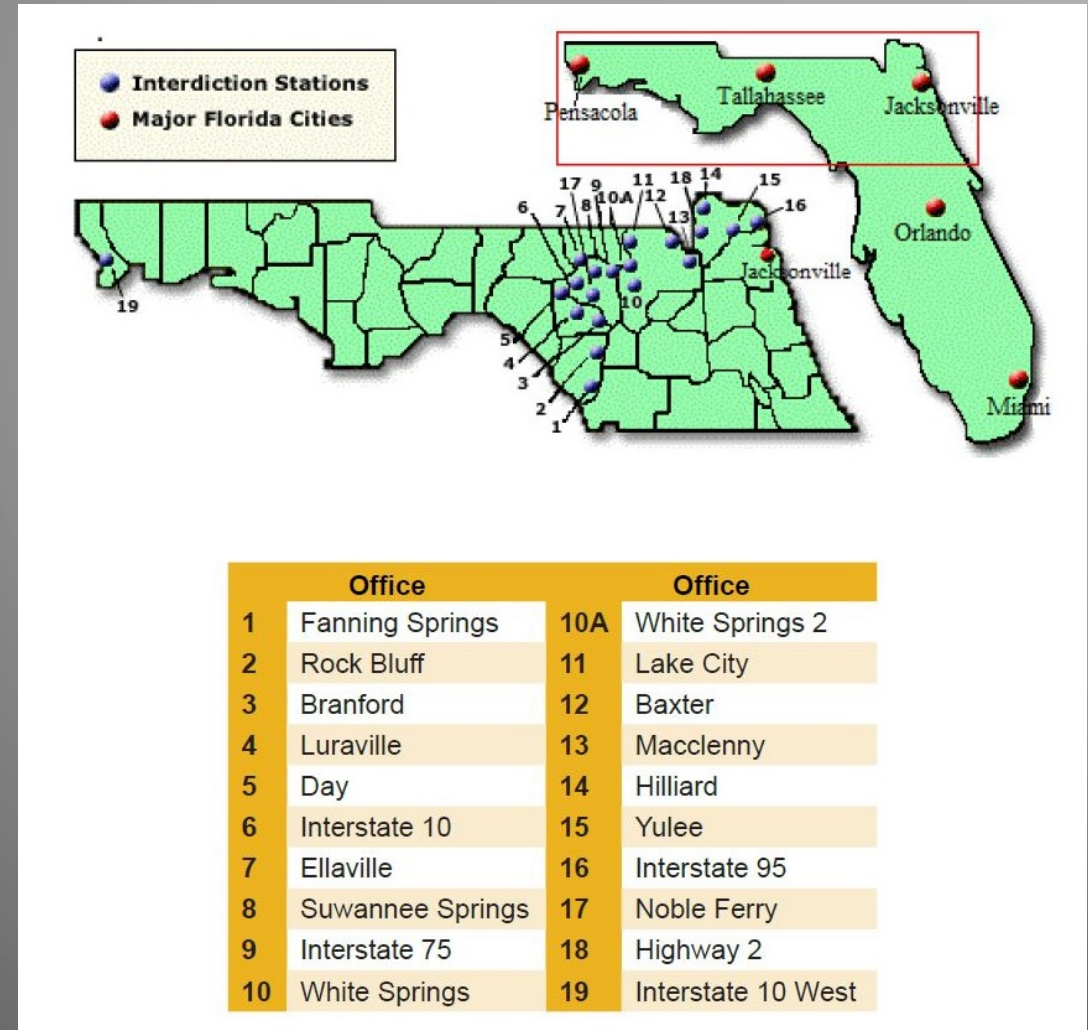

OFFICE OF AGRICULTURAL LAW ENFORCEMENT

Working Together Toward Mutual Goals

Captain Justin Smith

Florida Department of Agriculture and Consumer Services

Does that sign mean me?

What is protected?

Florida's protected agricultural area consists of all counties south of the Suwannee and St. Mary's Rivers.

23 Inspection Stations

collected \$281,495,692 in unpaid sales tax

Programs & initiatives:

Cargo Theft Initiative

Child Abduction Response Team (CART),
Disaster Response and Recovery Domestic
Marijuana Eradication (DME), Domestic
Security

Human Exploitation Awareness Team (HEAT)

Inspection and Interdiction

State Agricultural Response Team (SART)

Secret Service Task Force

Criminal & Regulatory Investigations:

The Bureau of Investigative Services operates with seven regions and has 17 field offices.